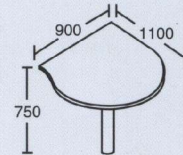

**RE-SR120**  
Side Return  
L1200 x W400 x H750

**RE-CF1800**  
Conference Table  
L1800 x W900 x H750

**RE-CF2400**  
Conference Table  
L2400 x W1200 x H750

**RE-R1000**  
Round Meeting Table  
L1000 x W1000 x H750

**RE-CT1100**  
Connection Top  
with Metal Leg  
(Left & Right)  
L1100 x W900 x H750

**RE-HRCT70**  
Half Round  
Connection Top  
with Metal Leg  
L600 x W700 x H750

**RE-CT90**  
Connection Top 90°  
90° x W700 x THK25

\* All Dimension in mm

RE02D-R0