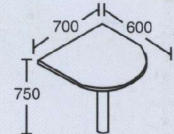

**RE-SR120**  
Side Return  
L1200 x W400 x H750

**RE-CF1800**  
Conference Table  
L1800 x W900 x H750

**RE-CF2400**  
Conference Table  
L2400 x W1200 x H750

**RE-R1000**  
Round Meeting Table  
L1000 x W1000 x H750

**RE-CT1100**  
Connection Top  
with Metal Leg  
(Left & Right)  
L1100 x W900 x H750

**RE-HRCT70**  
Half Round  
Connection Top  
with Metal Leg  
L600 x W700 x H750

**RE-CT90**  
Connection Top 90°  
90° x W700 x THK25