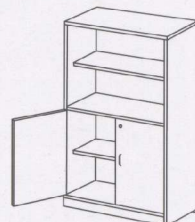

Connection Top With Metal Leg (Left / Right)
Model: RV RCT-L / RV RCT-R (1100 x 900 x 750mm) (For RV 1800 Only)

Half Round Connection Top With Metal Leg
Model: RV CT70 (700 x 600 x 25mm)

Connection Top
Model: RV CT (90°)

Cabinet Base
Model: RV CB (794 x 390 x 92mm)

Low Cabinet
Model: RV 8822/O (797 x 420 x 840mm)

Low Cabinet
Model: RV 8822/G (797 x 420 x 840mm)

Low Cabinet
Model: RV 8822/W (797 x 420 x 840mm)

Low Cabinet
Model: RV 8822/S (797 x 420 x 840mm)

Low Cabinet
Model: RV 8822/P (797 x 420 x 840mm)

High Cabinet
Model: RV 8004 (797 x 420 x 1750mm)

High Cabinet
Model: RV 8005 (797 x 420 x 1750mm)

High Cabinet
Model: RV 8005GL (797 x 420 x 1750mm)

High Cabinet
Model: RV 908 (797 x 420 x 1750mm)