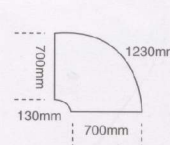

Table
Model: RV 1800 (1800 x 900 x 750mm)

Side Return
Model: RV SR120 (1200 x 440 x 690mm)
Model: RV SR90 (900 x 440 x 690mm)

Side Board Cabinet
Model: RV SBC1380 (1380 x 420 x 750mm)

Side Cabinet
Model: RV SC105 (1050 x 420 x 690mm)

Conference Table
Model: RV CF140 (1400 x 1200 x 750mm)
Model: RV CF180 (1800 x 1200 x 750mm)
Model: RV CF240 (2400 x 1200 x 750mm)

Round Table
Model: RV R1000 (1000 x 1000 x 750mm)

Half Round Connection Top With Metal Leg
Model: RV HRT126 (1200 x 600 x 25mm)

Connection Top With Metal Leg (Left / Right)
Model: RV RCT-L / RV RCT-R (1100 x 900 x 750mm) (For RV 1800 Only)

Half Round Connection Top With Metal Leg
Model: RV CT70 (700 x 600 x 25mm)

Connection Top
Model: RV CT (90°)

Side Return Pedestal
Model: RV S22 (302 x 340 x 290mm)

Side Return Pedestal
Model: RV S11 (302 x 320 x 290mm)

* The manufacturer reserve the right to change specifications and dimensions without prior notice.