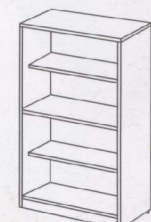

Cabinet Base
Model: RV CB (794 x 390 x 92mm)

Low Cabinet
Model: RV 8822/O (797 x 420 x 840mm)

Low Cabinet
Model: RV 8822/G (797 x 420 x 840mm)

Low Cabinet
Model: RV 8822/W (797 x 420 x 840mm)

Low Cabinet
Model: RV 8822/S (797 x 420 x 840mm)

Low Cabinet
Model: RV 8822/P (797 x 420 x 840mm)

High Cabinet
Model: RV 8004 (797 x 420 x 1750mm)

High Cabinet
Model: RV 8005 (797 x 420 x 1750mm)

High Cabinet
Model: RV 8005GL (797 x 420 x 1750mm)

High Cabinet
Model: RV 908 (797 x 420 x 1750mm)

High Cabinet
Model: RV 8006 (797 x 420 x 1750mm)

Mobile Pedestal
Model: RV M21 (400 x 485 x 665mm)

Mobile Pedestal
Model: RV M33 (400 x 485 x 520mm)

Mobile Pedestal
Model: RV M22 (400 x 485 x 520mm)

Fixed Pedestal
Model: RV F33 (400 x 460 x 445mm)