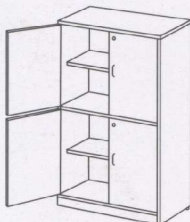

Connection Top With Metal Leg (Left / Right)
Model: RV RCT-L / RV RCT-R (1100 x 900 x 750mm) (For RV 1800 Only)

Half Round Connection Top With Metal Leg
Model: RV CT70 (700 x 600 x 25mm)

Connection Top
Model: RV CT (90°)

Cabinet Base
Model: RV CB (794 x 390 x 92mm)

Low Cabinet
Model: RV 8822/O (797 x 420 x 840mm)

Low Cabinet
Model: RV 8822/G (797 x 420 x 840mm)

Low Cabinet
Model: RV 8822/W (797 x 420 x 840mm)

Low Cabinet
Model: RV 8822/S (797 x 420 x 840mm)

Low Cabinet
Model: RV 8822/P (797 x 420 x 840mm)

High Cabinet
Model: RV 8004 (797 x 420 x 1750mm)

High Cabinet
Model: RV 8005 (797 x 420 x 1750mm)

High Cabinet
Model: RV 8005GL (797 x 420 x 1750mm)

High Cabinet
Model: RV 908 (797 x 420 x 1750mm)