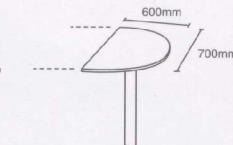

Table
Model: RV 1800 (1800 x 900 x 750mm)

Side Return
Model: RV SR120 (1200 x 440 x 690mm)
Model: RV SR90 (900 x 440 x 690mm)

Side Board Cabinet
Model: RV SBC1380 (1380 x 420 x 750mm)

Side Cabinet
Model: RV SC105 (1050 x 420 x 690mm)

Conference Table
Model: RV CF140 (1400 x 1200 x 750mm)
Model: RV CF180 (1800 x 1200 x 750mm)
Model: RV CF240 (2400 x 1200 x 750mm)

Round Table
Model: RV R1000 (1000 x 1000 x 750mm)

Half Round Connection Top With Metal Leg
Model: RV HRT126 (1200 x 600 x 25mm)

Connection Top With Metal Leg (Left / Right)
Model: RV RCT-L / RV RCT-R (1100 x 900 x 750mm) (For RV 1800 Only)

Half Round Connection Top With Metal Leg
Model: RV CT70 (700 x 600 x 25mm)

Connection Top
Model: RV CT (90°)

Side Return Pedestal
Model: RV S22 (302 x 340 x 290mm)

Side Return Pedestal
Model: RV S11 (302 x 320 x 290mm)

* The manufacturer reserve the right to change specifications and dimensions without prior notice.