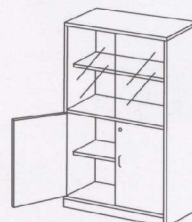

Connection Top With Metal Leg (Left / Right)
Model: RV RCT-L / RV RCT-R (1100 x 900 x 750mm) (For RV 1800 Only)

Half Round Connection Top With Metal Leg
Model: RV CT70 (700 x 600 x 25mm)

Connection Top
Model: RV CT (90°)

Cabinet Base
Model: RV CB (794 x 390 x 92mm)

Low Cabinet
Model: RV 8822/O (797 x 420 x 840mm)

Low Cabinet
Model: RV 8822/G (797 x 420 x 840mm)

Low Cabinet
Model: RV 8822/W (797 x 420 x 840mm)

Low Cabinet
Model: RV 8822/S (797 x 420 x 840mm)

Low Cabinet
Model: RV 8822/P (797 x 420 x 840mm)

High Cabinet
Model: RV 8004 (797 x 420 x 1750mm)

High Cabinet
Model: RV 8005 (797 x 420 x 1750mm)

High Cabinet
Model: RV 8005GL (797 x 420 x 1750mm)

High Cabinet
Model: RV 908 (797 x 420 x 1750mm)