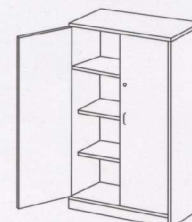

Cabinet Base
Model: RV CB (794 x 390 x 92mm)

Low Cabinet
Model: RV 8822/O (797 x 420 x 840mm)

Low Cabinet
Model: RV 8822/G (797 x 420 x 840mm)

Low Cabinet
Model: RV 8822/W (797 x 420 x 840mm)

Low Cabinet
Model: RV 8822/S (797 x 420 x 840mm)

Low Cabinet
Model: RV 8822/P (797 x 420 x 840mm)

High Cabinet
Model: RV 8004 (797 x 420 x 1750mm)

High Cabinet
Model: RV 8005 (797 x 420 x 1750mm)

High Cabinet
Model: RV 8005GL (797 x 420 x 1750mm)

High Cabinet
Model: RV 908 (797 x 420 x 1750mm)

High Cabinet
Model: RV 8006 (797 x 420 x 1750mm)

Mobile Pedestal
Model: RV M21 (400 x 485 x 665mm)

Mobile Pedestal
Model: RV M33 (400 x 485 x 520mm)

Mobile Pedestal
Model: RV M22 (400 x 485 x 520mm)

Fixed Pedestal
Model: RV F33 (400 x 460 x 445mm)