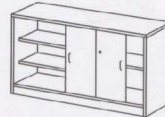

free standing modular
office saving and
enhancing efficiency

2a

Table
Model: RV 1800/S (1800 x 700 x 750mm)
Model: RV 1600 (1600 x 700 x 750mm)
Model: RV 1500 (1500 x 700 x 750mm)
Model: RV 1200 (1200 x 700 x 750mm)

Table
Model: RV 1800 (1800 x 900 x 750mm)

Side Return
Model: RV SR120 (1200 x 440 x 690mm)
Model: RV SR90 (900 x 440 x 690mm)

Side Board Cabinet
Model: RV SBC1380 (1380 x 420 x 750mm)

Side Cabinet
Model: RV SC105 (1050 x 420 x 690mm)