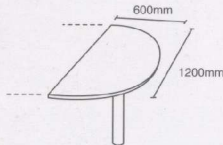

Table
Model: RV 1800 (1800 x 900 x 750mm)

Side Return
Model: RV SR120 (1200 x 440 x 690mm)
Model: RV SR90 (900 x 440 x 690mm)

Side Board Cabinet
Model: RV SBC1380 (1380 x 420 x 750mm)

Side Cabinet
Model: RV SC105 (1050 x 420 x 690mm)

Conference Table
Model: RV CF140 (1400 x 1200 x 750mm)
Model: RV CF180 (1800 x 1200 x 750mm)
Model: RV CF240 (2400 x 1200 x 750mm)

Round Table
Model: RV R1000 (1000 x 1000 x 750mm)

Half Round Connection Top With Metal Leg
Model: RV HRT126 (1200 x 600 x 25mm)

Connection Top With Metal Leg (Left / Right)
Model: RV RCT-L / RV RCT-R (1100 x 900 x 750mm) (For RV 1800 Only)

Half Round Connection Top With Metal Leg
Model: RV CT70 (700 x 600 x 25mm)

Connection Top
Model: RV CT (90°)

Side Return Pedestal
Model: RV S22 (302 x 340 x 290mm)

Side Return Pedestal
Model: RV S11 (302 x 320 x 290mm)

* The manufacturer reserve the right to change specifications and dimensions without prior notice.