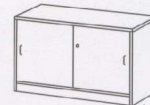

free standing modular
office saving and
enhancing efficiency

2a

Table
Model: RV 1800/S (1800 x 700 x 750mm)
Model: RV 1600 (1600 x 700 x 750mm)
Model: RV 1500 (1500 x 700 x 750mm)
Model: RV 1200 (1200 x 700 x 750mm)

Table
Model: RV 1800 (1800 x 900 x 750mm)

Side Return
Model: RV SR120 (1200 x 440 x 690mm)
Model: RV SR90 (900 x 440 x 690mm)

Side Board Cabinet
Model: RV SBC1380 (1380 x 420 x 750mm)

Side Cabinet
Model: RV SC105 (1050 x 420 x 690mm)

Side Return Pedestal
Model: RV S22 (302 x 340 x 290mm)

Side Return Pedestal
Model: RV S11 (302 x 320 x 290mm)

* The manufacturer reserve the right to change specifications and dimensions without prior notice.