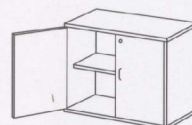

Conference Table
Model: RV CF140 (1400 x 1200 x 750mm)
Model: RV CF180 (1800 x 1200 x 750mm)
Model: RV CF240 (2400 x 1200 x 750mm)

Round Table
Model: RV R1000 (1000 x 1000 x 750mm)

Half Round Connection Top With Metal Leg
Model: RV HRT126 (1200 x 600 x 25mm)

Connection Top With Metal Leg (Left / Right)
Model: RV RCT-L / RV RCT-R (1100 x 900 x 750mm) (For RV 1800 Only)

Half Round Connection Top With Metal Leg
Model: RV CT70 (700 x 600 x 25mm)

Connection Top
Model: RV CT (90°)

Cabinet Base
Model: RV CB (794 x 390 x 92mm)

Low Cabinet
Model: RV 8822/O (797 x 420 x 840mm)

Low Cabinet
Model: RV 8822/G (797 x 420 x 840mm)

Low Cabinet
Model: RV 8822/W (797 x 420 x 840mm)

Low Cabinet
Model: RV 8822/S (797 x 420 x 840mm)