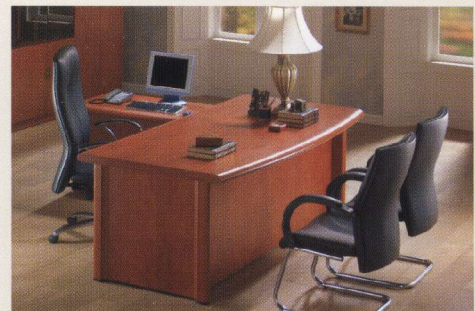

FIHO / Victory

series

Lagos Etimoe with Milamine Board
Business Suites

FV-2000 Executive Desk
FV-SC120 Side Cabinet
FV-WDB203 Wardrobe (2)
FV-GC203 Glass Cabinet (2)
FV-R1000 Round Meeting Desk
FCV-M33 Mobile Pedestal

The Masterpiece Of Unparalleled Achievements

FIHO Victory is the ultimate and affordable choice for the office. Sleek, simple and stylish, it captures the identity of accomplishments in a triumphant and traditional feel. Available in glossy, smooth finishes; FIHO Victory sets the pace for the executives who's ready to face everyday challenges at work. An idel choice for the business-minded.

mafex 2003
 Best Product Design Competition
 Office Furniture Category
1st Prize

FV-2000
Executive Desk
2000 x 1100 x 780

FV-SR120
Side Return
1200 x 565 x 670

FV-SC120
Side Cabinet
1200 x 565 x 670

FV-SRP
Side Return Pedestal
400 x 370 x 440