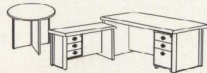

FV-WDB203
Wardrobe
800 x 470 x 2030

FV-GC203
Glass Cabinet
800 x 470 x 2030

FV-R1000
Round Meeting Desk
1000 x 1000 x 750

FV-COF120
Coffee Table
1200 x 600 x 440

FV-COF60
Coffee Table
600 x 600 x 440

FCV-M33
Mobile Pedestal
435 x 610 x 680

FCV-OCD800
Open Computer Desk
800 x 600 x 800

FCV-CD800
Computer Desk
800 x 600 x 800

FCV-FC2D
Filing Cabinet
800 x 600 x 800

FCV-1245/O
Open Bookcase
800 x 375 x 1245

FCV-1245/W
Door Bookcase
800 x 375 x 1245

Configurations of FIHO / Victory

Code FV 1
FV-2000 Executive Desk
FV-SR120 Side Return
FV-SRP Side Return Pedestal
FCV-M33 Mobile Pedestal

Code FV 2
FV-2000 Executive Desk
FV-SR120 Side Return
FV-SRP Side Return Pedestal
FV-R1000 Round Meeting Desk
FCV-M33 Mobile Pedestal